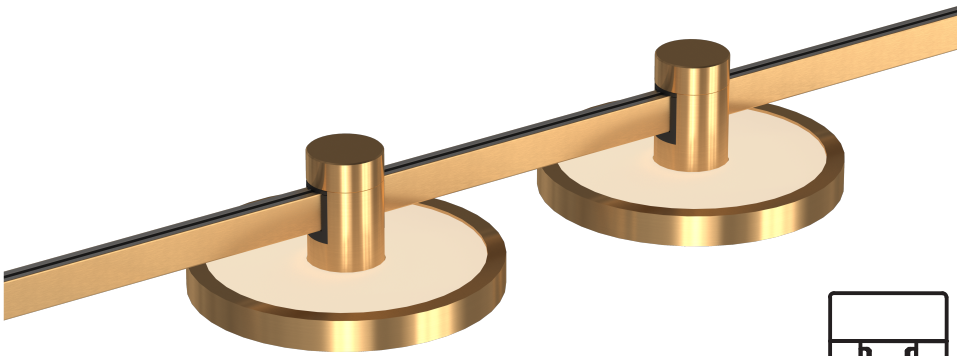

PEARL MAGNETIC TRACK LIGHT PL-M53

SPECIFICATIONS

Product Code	PL-M53
Color Temperature	3000/4000k
Power	7W
Input Voltage	24V
Finishing Color	Sandy Black / Glossy Gold
Beam Angle	120°
Installation	Magnetic Track Mounted
CRI	80/90
Product Size	D 120mm * H 51mm
Certification	CE/CCC
IP Ration	IP20
Warranty	3 years