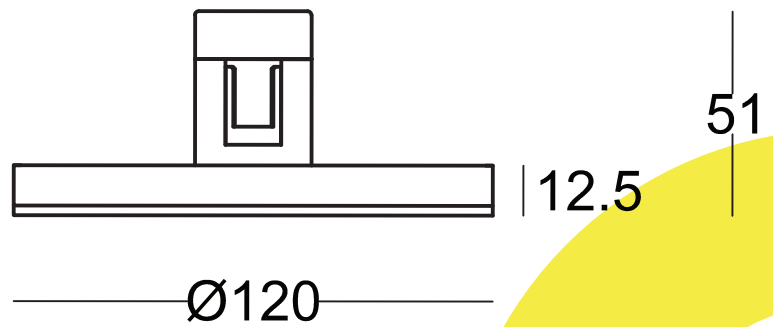

PEARL MAGNETIC TRACK LIGHT PL-M53

SPECIFICATIONS

Product Code	PL-M53
Color Temperature	3000/4000k
Power	7W
Input Voltage	24V
Finishing Color	Sandy Black / Glossy Gold
Beam Angle	120°
Installation	Magnetic Track Mounted
CRI	80/90
Product Size	D 120mm * H 51mm
Certification	CE/CCC
IP Ration	IP20
Warranty	3 years